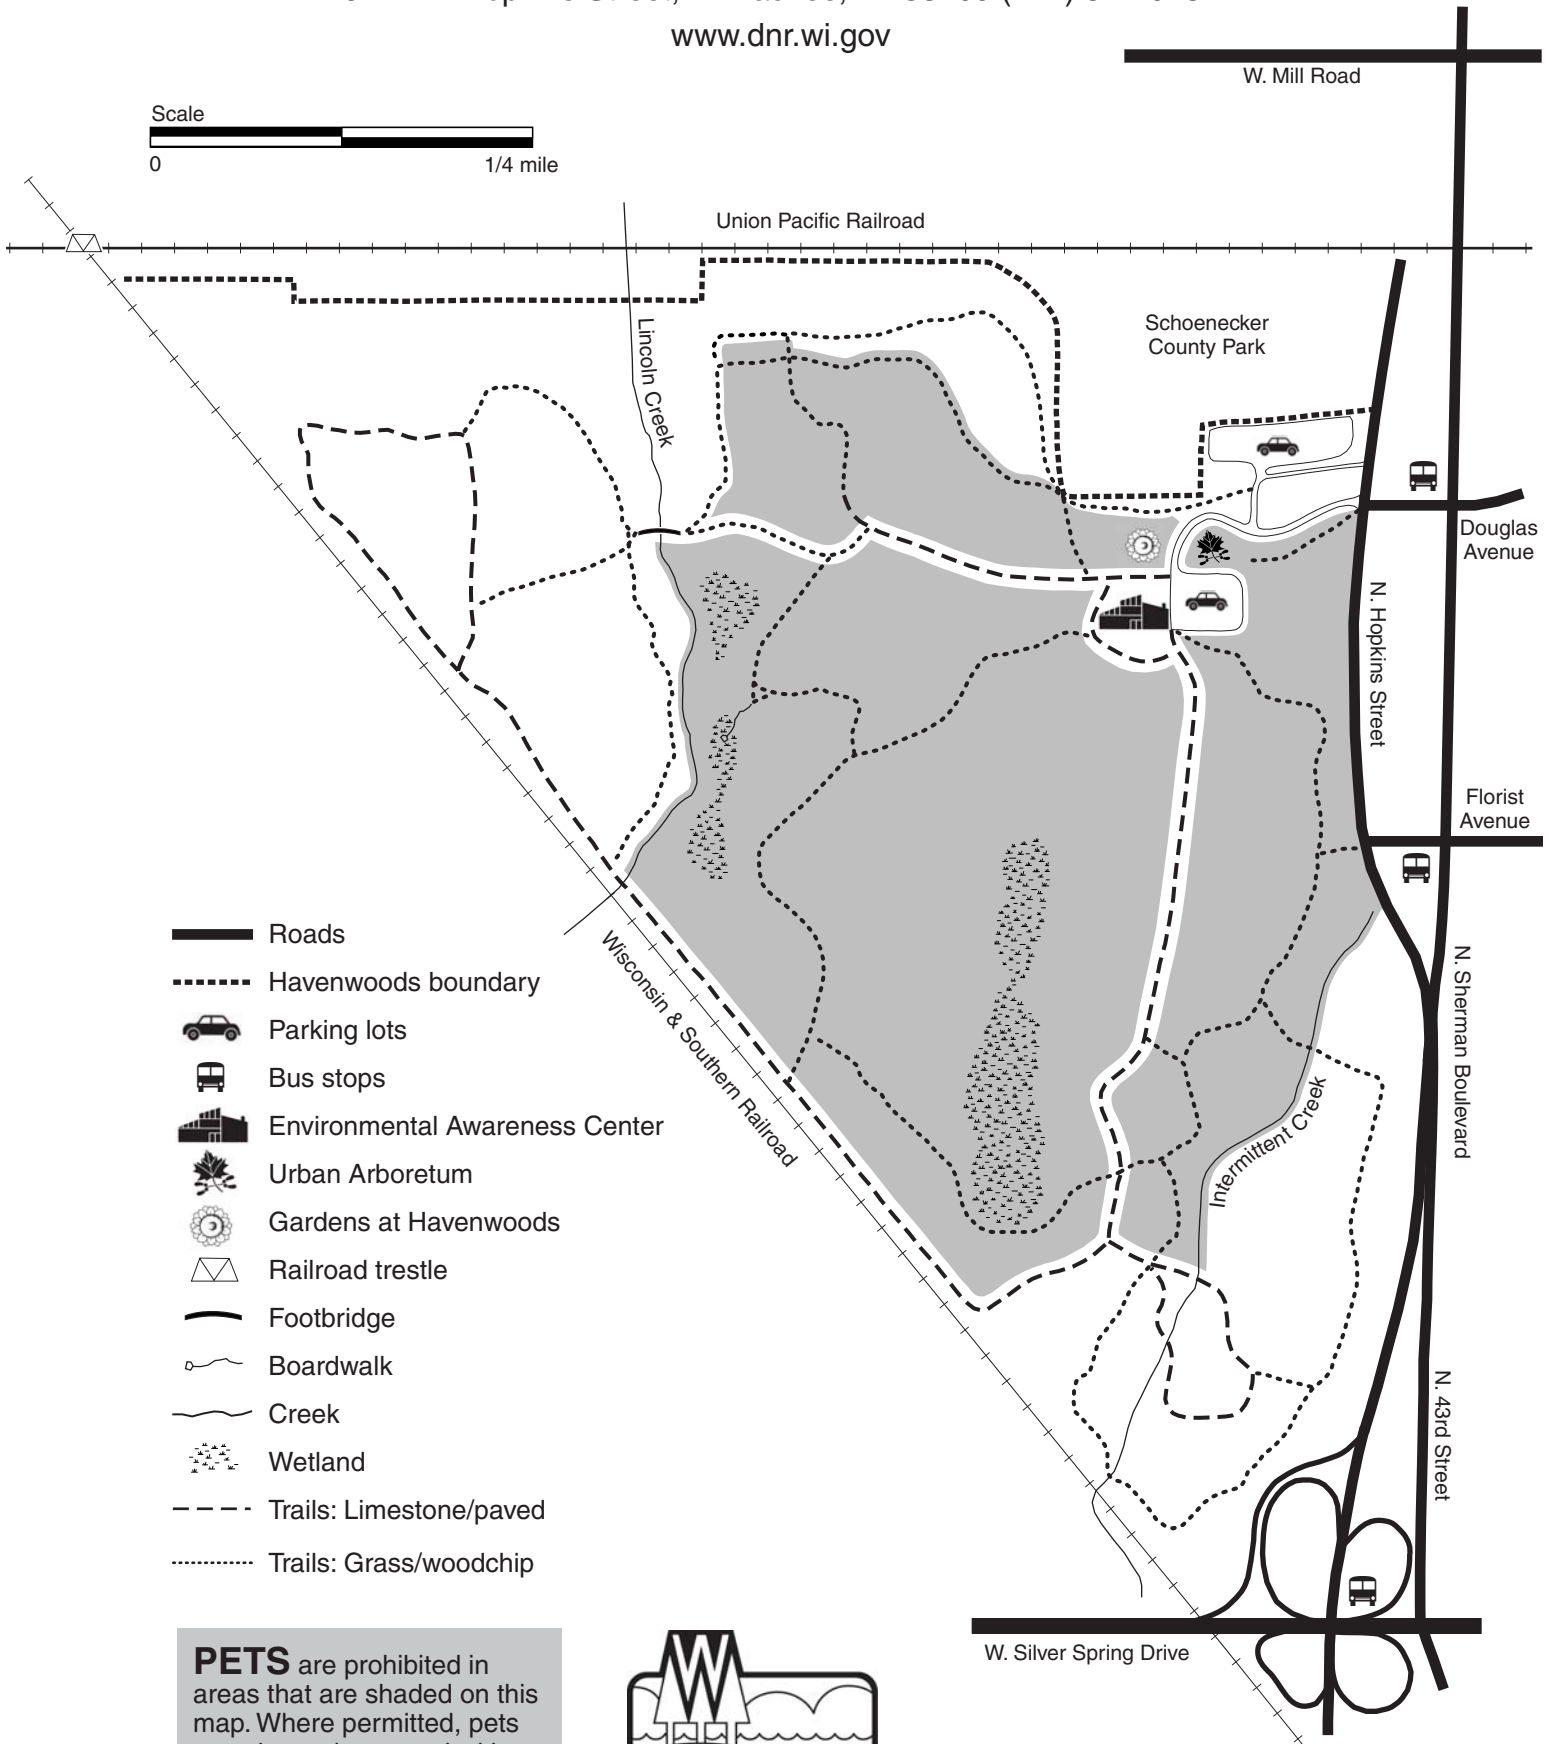

Havenwoods State Forest

6141 N. Hopkins Street, Milwaukee, WI 53209 (414) 527-0232

www.dnr.wi.gov

Scale

0 1/4 mile

- Roads
- Havenwoods boundary
- Parking lots
- Bus stops
- Environmental Awareness Center
- Urban Arboretum
- Gardens at Havenwoods
- Railroad trestle
- Footbridge
- Boardwalk
- Creek
- Wetland
- Trails: Limestone/paved
- Trails: Grass/woodchip

PETS are prohibited in areas that are shaded on this map. Where permitted, pets must be under control with an 8' maximum leash at all times.