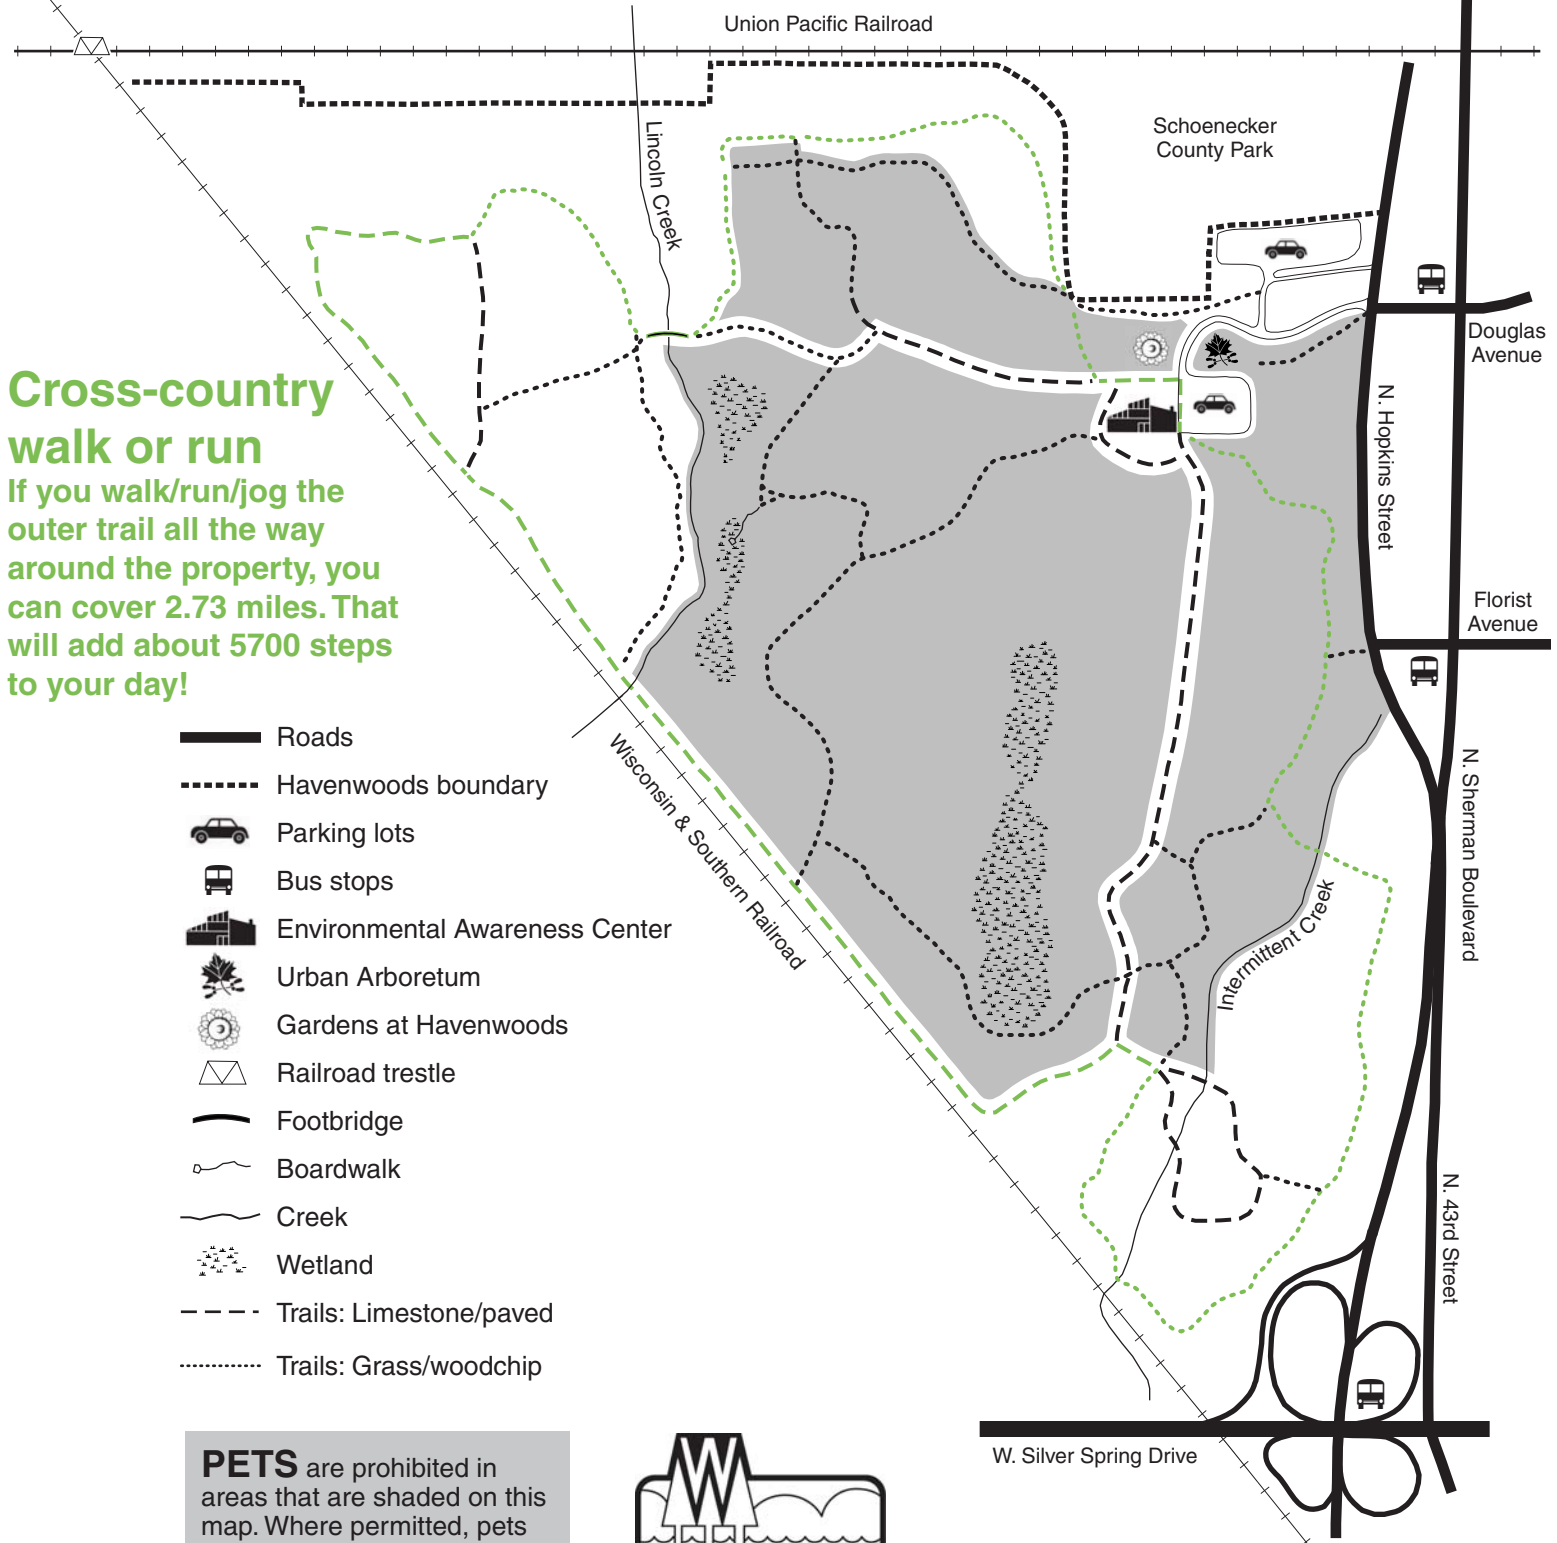

Havenwoods State Forest

6141 N. Hopkins Street, Milwaukee, WI 53209 (414) 527-0232

www.dnr.wi.gov

Cross-country walk or run
If you walk/run/jog the outer trail all the way around the property, you can cover 2.73 miles. That will add about 5700 steps to your day!

- Roads
- Havenwoods boundary
- Parking lots
- Bus stops
- Environmental Awareness Center
- Urban Arboretum
- Gardens at Havenwoods
- Railroad trestle
- Footbridge
- Boardwalk
- Creek
- Wetland
- Trails: Limestone/paved
- Trails: Grass/woodchip

PETS are prohibited in areas that are shaded on this map. Where permitted, pets must be under control with an 8' maximum leash at all times.